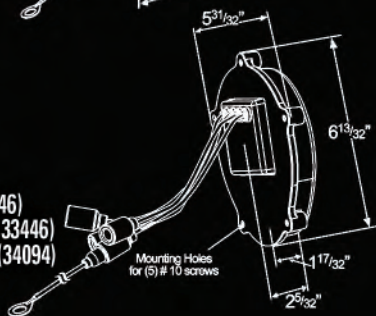

LED

FRONT TURN LED COMPOSITE LAMP WITH BLACKOUT FUNCTION

The only TACOM approved LED Lighting Lamps that are a direct replacement drop in with no additional alterations to the vehicle.

- Bucket mount version can easily be removed/installed with standard and Phillips screw drivers
- Durable polycarbonate lens, housing, and nylon bucket
- Yellow, zinc-plated steel hardware
- Textured lens to reduce glare
- Camouflaged black-out marker to reduce signature of military vehicle

With Bucket

- 82193 - Yellow, Desert Tan (33446)
- 82033 - Yellow, Military Green (34094)
- 82163 - Yellow, Black (37031)

Surface Mount

- 82153 - Yellow, Desert Tan (33446)
- 82013 - Yellow, Military Green (34094)
- 82203 - Yellow, Black (37031)

HMMWV Applications

- 82313 - Yellow, Desert Tan (33446)
- 82733 - Clear Lens, Desert Tan (33446)
- 82303 - Yellow, Military Green (34094)
- 82593 - Yellow, Black (37031)

LED

MILITARY HMMWV RETROFIT KITS

Lamps are a direct replacement drop in with no additional alterations to the vehicle necessary.

- One part number to order for complete kit: consisting of both Front and Rear Composite Lamps and the Blackout Drive Lamp
- No painting of lamps necessary - tan, green and black kits match Military color chips
- Circuit board design eliminates the threat of detectable lamp EMI

- 82350-5 - Desert Tan (33446)
- 82340-5 - Military Green (34094)
- 82650-5 - Black (37031)
- 82640-5 - Black w/hardware kit (37031)