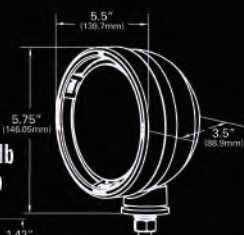

TRILLIANT® 36 LED WORK LAMP AND CONVERSION BULB

40,000-hour service rating, LED WhiteLight™ and lasts over 100 times longer than incandescent PAR 36 lamps.

- Replaceable UV, hard-coated, polycarbonate lens easily converts from a wide flood to TractorPlus™
- Color temperature provides a natural contrast most like sunlight, improving suspect article detection and reducing eye fatigue
- Thermal pull-back circuit and power surge protection
- Encapsulant potting for total circuit board protection against moisture and corrosion
- Circuit board design eliminates the threat of detectable lamp EMI

- 82781 - Stationary, Black
- 01-8281-70 - Stationary, Tan
- 01-8281-72 - Stationary, Green
- 01-8281-71 - Detachable, 36' Cord, Tan
- 01-8281-73 - Detachable, 36' Cord, Green
- 63821-5 - PAR 36 LED TractorPlus™ Conversion Bulb
- 63831-5 - PAR 36 LED Wide Flood Conversion Bulb