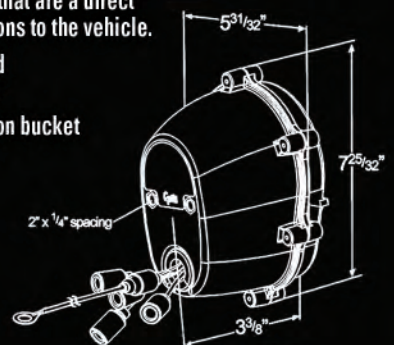

U.S. 800.628.0809 Canada 800.268.5612