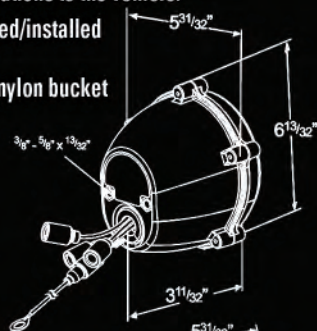

LED

FRONT TURN LED COMPOSITE LAMP WITH BLACKOUT FUNCTION

The only TACOM approved LED Lighting Lamps that are a direct replacement drop in with no additional alterations to the vehicle.

- Bucket mount version can easily be removed/installed with standard and Phillips screw drivers
- Durable polycarbonate lens, housing, and nylon bucket
- Yellow, zinc-plated steel hardware
- Textured lens to reduce glare
- Camouflaged black-out marker to reduce signature of military vehicle

With Bucket

- 82193 - Yellow, Desert Tan (33446)
- 82033 - Yellow, Military Green (34094)
- 82163 - Yellow, Black (37031)

Surface Mount

- 82153 - Yellow, Desert Tan (33446)
- 82013 - Yellow, Military Green (34094)
- 82203 - Yellow, Black (37031)

HMMWV Applications

- 82313 - Yellow, Desert Tan (33446)
- 82733 - Clear Lens, Desert Tan (33446)
- 82303 - Yellow, Military Green (34094)
- 82593 - Yellow, Black (37031)

LED

MILITARY HMMWV RETROFIT KITS

Lamps are a direct replacement drop in with no additional alterations to the vehicle necessary.

- One part number to order for complete kit: consisting of both Front and Rear Composite Lamps and the Blackout Drive Lamp
- No painting of lamps necessary - tan, green and black kits match Military color chips
- Circuit board design eliminates the threat of detectable lamp EMI

- 82350-5 - Desert Tan (33446)
- 82340-5 - Military Green (34094)
- 82650-5 - Black (37031)
- 82640-5 - Black w/hardware kit (37031)