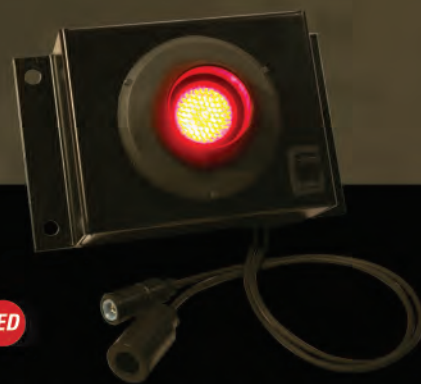

MILITARY STYLE 3" REFLECTORS

Complete the vehicle with durable armored reflectors.

- Recessed lens for extra protection
- Lens gasket cushions lens and protects prisms against dirt
- Available in green or tan for multiple theater application

- 82562 - Red, Tan Base (33446)
- 82563 - Yellow, Tan Base (33446)
- 82552 - Red, Green Base (34094)
- 82553 - Yellow, Green Base (34094)

LED

MILITARY STYLE LED MAP LIGHT

Tactically created to work with night vision for black out operations.

- Military Connectors: female plug MS 27144-2 and male plug MS 27142-3
- Red version for Night Vision Goggle compatibility in tactical mode
- Airplane style "eye" can be positioned to place light where needed
- On/Off switch on the base of lamp
- 10-34V circuitry functional on both 14 and 28V electrical system

- 82091 - White
- 82092 - Red, High Output