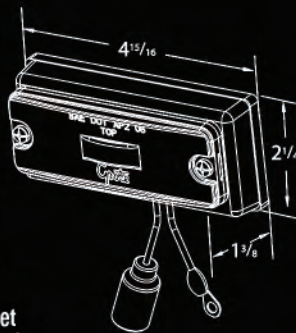

LED LOW PROFILE CLEARANCE/MARKER LAMPS

Complete the vehicle with durable LED Marker Lamps.

- 10-34V circuitry functional on both 14 and 28V electrical system
- LEDs provide long life and low amperage draw
- Utilizes standard Military Connectors
- Low profile, durable housing
- Available in both tan and green housing for multiple theater applications

- 82232 - Red, Tan Kit (33446)
- 82233 - Yellow, Tan Kit (33446)
- 82122 - Red, Green Kit (34094)
- 82123 - Yellow, Green Kit (34094)
- 82762 - Red, Black Kit (37031)
- 82763 - Yellow, Yellow Kit (37031)

- 82442 - Red, Lamp Only with Gasket
- 82443 - Yellow, Lamp Only with Gasket
- 82490 - Bracket Only, Desert Tan (33446)