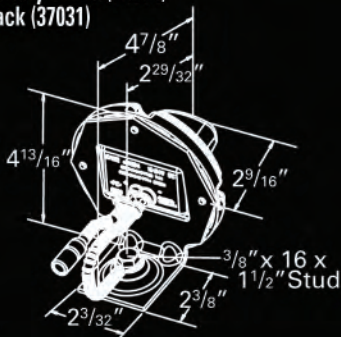

LED

REAR STOP/TAILO/TURN LED COMPOSITE LAMP WITH BLACKOUT FUNCTION

The only TACOM approved LED Lighting Lamps that are a direct replacement drop in with no additional alterations to the vehicle.

- Bucket mount can be easily installed/removed with standard and Phillips style screwdrivers
- Durable polycarbonate lens, housing, and nylon bucket
- Yellow, zinc-plated steel hardware
- Textured lens to reduce glare
- Camouflaged black-out marker to reduce signature of military vehicle

With Bucket

- 82212 - Red, Desert Tan (33446)
- 82042 - Red, Military Green (34094)
- 82182 - Red, Black (37031)

Surface Mount

- 82172 - Red, Desert Tan (33446)
- 82022 - Red, Military Green (34094)
- 82222 - Red, Black (37031)

HMMWV Applications

- 82332 - Red, Desert Tan (33446)
- 82742 - Clear Lens, Desert Tan (33446)
- 82322 - Red, Military Green (34094)
- 82602 - Red, Black (37031)