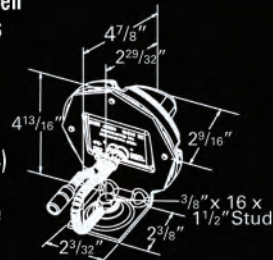

MILITARY HMMWV RETROFIT KITS

Lamps are a direct replacement drop in with no additional alterations to the vehicle necessary.

- One part number to order for complete kit: consisting of both Front and Rear Composite Lamps and the Blackout Drive Lamp
- No painting of lamps necessary - tan, green and black kits match Military color chips
- Circuit board design eliminates the threat of detectable lamp EMI

- 82350-5 - Desert Tan (33446)
- 82340-5 - Military Green (34094)
- 82650-5 - Black (37031)
- 82640-5 - Black w/hardware kit (37031)