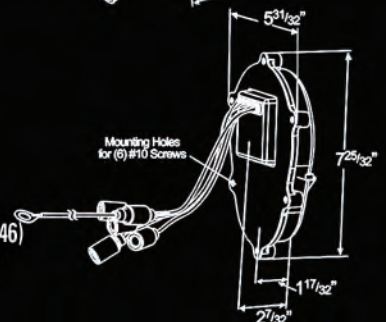

U.S. 800.628.0809 Canada 800.268.5612