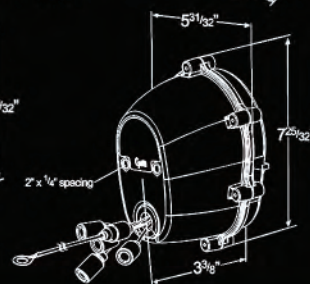

MILITARY HMMWV RETROFIT KITS

Lamps are a direct replacement drop in with no additional alterations to the vehicle necessary.

- One part number to order for complete kit: consisting of both Front and Rear Composite Lamps and the Blackout Drive Lamp
- No painting of lamps necessary - tan, green and black kits match Military color chips
- Circuit board design eliminates the threat of detectable lamp EMI

- 82350-5 - Desert Tan (33446)
- 82340-5 - Military Green (34094)
- 82650-5 - Black (37031)
- 82640-5 - Black w/hardware kit (37031)