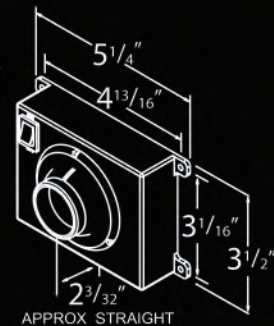

MILITARY STYLE LED MAP LIGHT

Tactically created to work with night vision for black out operations.

- Military Connectors: female plug MS 27144-2 and male plug MS 27142-3
- Red version for Night Vision Goggle compatibility in tactical mode
- Airplane style "eye" can be positioned to place light where needed
- On/Off switch on the base of lamp
- 10-34V circuitry functional on both 14 and 28V electrical system

- 82091 - White
- 82092 - Red, High Output