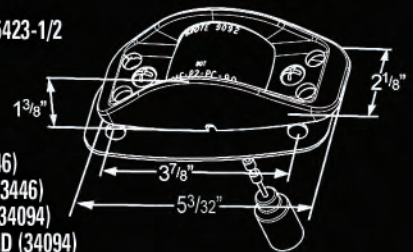

MILITARY STYLE ARMORED CLEARANCE/MARKER LAMPS

Complete the vehicle with durable LED Marker Lamps.

- 14 gauge organic jacketed wire
- Available in both tan and green housing for multiple theater applications
- Mounting pad included
- Replaces 12338610-1/2 and MS35423-1/2
- Easy to install; can be mounted directly without disassembly, unlike competitive models

- 82102 - Red, Desert Tan - LED (33446)
- 82103 - Yellow, Desert Tan - LED (33446)
- 82112 - Red, Military Green - LED (34094)
- 82113 - Yellow, Military Green - LED (34094)

- 82062 - Red, Military Green - Incandescent (34094)
- 82063 - Yellow, Military Green - Incandescent (34094)