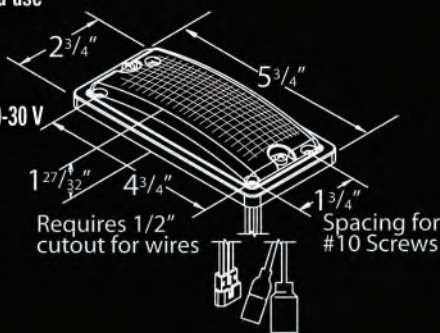

LED

TRILLIANT® 36 LED WORK LAMP AND CONVERSION BULB

40,000-hour service rating, LED WhiteLight™ and lasts over 100 times longer than incandescent PAR 36 lamps.

- Replaceable UV, hard-coated, polycarbonate lens easily converts from a wide flood to TractorPlus™
- Color temperature provides a natural contrast most like sunlight, improving suspect article detection and reducing eye fatigue
- Thermal pull-back circuit and power surge protection
- Encapsulant potting for total circuit board protection against moisture and corrosion
- Circuit board design eliminates the threat of detectable lamp EMI

- 82781 - Stationary, Black
- 01-8281-70 - Stationary, Tan
- 01-8281-72 - Stationary, Green
- 01-8281-71 - Detachable, 36' Cord, Tan
- 01-8281-73 - Detachable, 36' Cord, Green
- 63821-5 - PAR 36 LED TractorPlus™ Conversion Bulb
- 63831-5 - PAR 36 LED Wide Flood Conversion Bulb