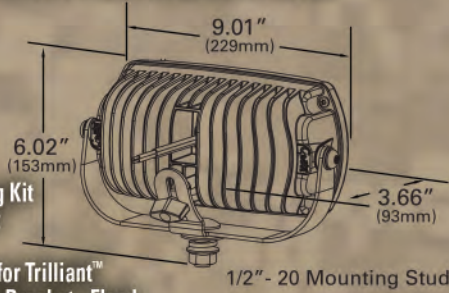

TRILLIANT LED WHITELIGHT™ WORK LAMP

This hard core lamp boasts over 150,000 candela and offers a unique color temperature providing a natural contrast most like sunlight, reducing eye fatigue and optimizing job performance.

- Field tested in brutal off-road applications and in theater
- Mounting requires no tools for horizontal adjustments
- Delivers 35,000 hrs. of operation vs. 3,000 hrs. for HID and 1,000 hrs. for halogen lamps
- Replaceable hard-coated lens provides many years of service
- Beam pattern can be easily changed with optional replacement lenses
- Instant on versus "warm up/cool down" time required by HID products
- Circuit board design eliminates the threat of detectable lamp EMI

- 63671 - 28V Spot
- 63681 - 28V Flood
- 63691 - 28V Trapezoid
- 63771 - 28V Wide Flood

- 82670-5 - HET Driving Kit
- 82680-5 - HEMTT LED Driving Kit
- 82690-5M915 LED Driving Kit

- 43652 - Adjustable Bracket for Trilliant™
- 01-6368-80 - with Adjustable Bracket - Flood

IR Versions, Multi-Volt and Alternate Mounting and Termination Configurations Available - Call for Information