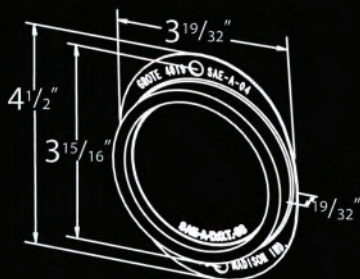

MILITARY STYLE 3" REFLECTORS

Complete the vehicle with durable armored reflectors.

- Recessed lens for extra protection
- Lens gasket cushions lens and protects prisms against dirt
- Available in green or tan for multiple theater application

- 82562 - Red, Tan Base (33446)
- 82563 - Yellow, Tan Base (33446)
- 82552 - Red, Green Base (34094)
- 82553 - Yellow, Green Base (34094)

LED

MILITARY STYLE LED MAP LIGHT

Tactically created to work with night vision for black out operations.

- Military Connectors: female plug MS 27144-2 and male plug MS 27142-3
- Red version for Night Vision Goggle compatibility in tactical mode
- Airplane style "eye" can be positioned to place light where needed
- On/Off switch on the base of lamp
- 10-34V circuitry functional on both 14 and 28V electrical system

- 82091 - White
- 82092 - Red, High Output