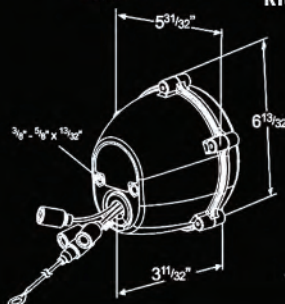

MILITARY HMMWV RETROFIT KITS

Lamps are a direct replacement drop in with no additional alterations to the vehicle necessary.

- One part number to order for complete kit: consisting of both Front and Rear Composite Lamps and the Blackout Drive Lamp
- No painting of lamps necessary - tan, green and black kits match Military color chips
- Circuit board design eliminates the threat of detectable lamp EMI

- 82350-5 - Desert Tan (33446)
- 82340-5 - Military Green (34094)
- 82650-5 - Black (37031)
- 82640-5 - Black w/hardware kit (37031)